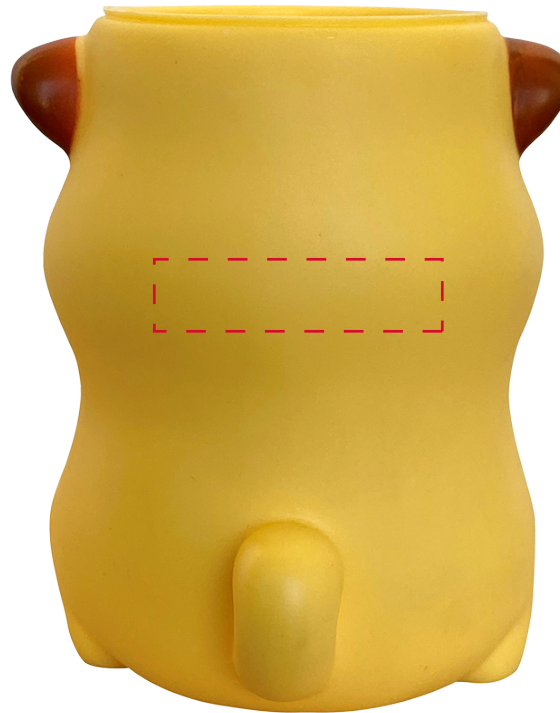

Modifications requested after approval may not be possible or may cause production and shipping delays and/or additional charges that will also require client approval before production.

PUG PEN HOLDER ITEM #88034

PO #  
IMPRINT COLOR:  
QTY:  
SO #

FRONT

BACK

product size: 3" x 3.75"