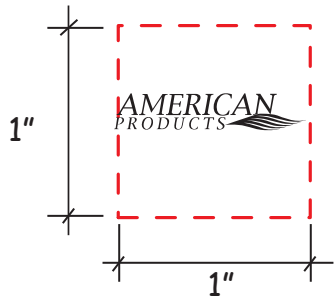

COMPANY NAME:ELITE PROMOTIONS

PO #219092

IMPRINT COLOR:BLACK

QTY:150

1.5" square