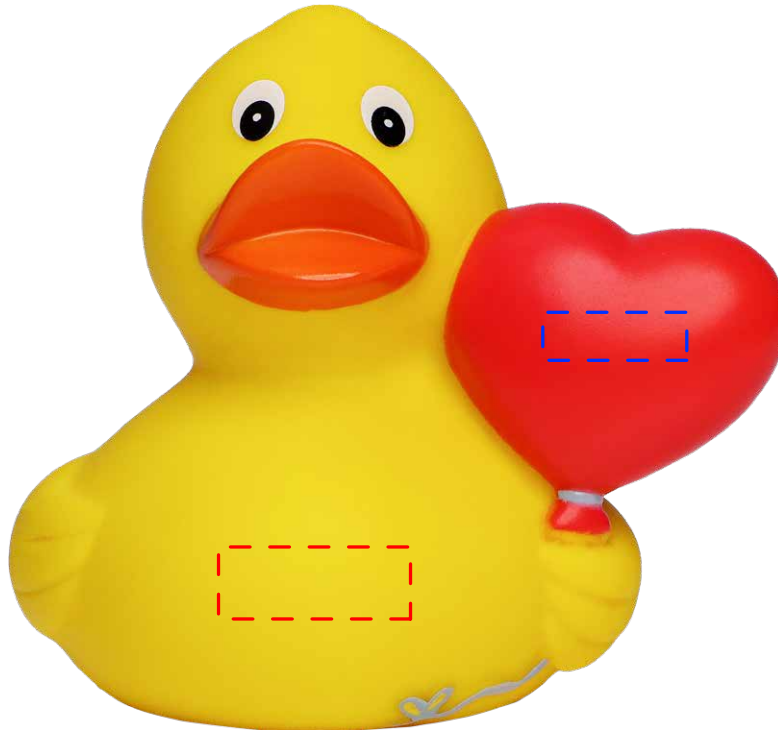

APPROVAL REQUIRED

Please confirm the following are correct:

- Spelling
- Imprint Color(s)
- Imprint size(s)
- Imprint location(s)

By approving this Artwork Proof, be aware that you are acknowledging that you have carefully inspected the proof for any errors, including spelling, imprint size, color(s) and location(s) and that you are authorizing us to print your job. Our responsibility is to ensure the printed job matches the signed off proof. Printed items are non-refundable provided the order meets the specifications on this proof.

3.25" x 3"

COMPANY NAME:

PO #000000

IMPRINT COLOR:

QTY:

FRONT IMPRINT

HEART IMPRINT