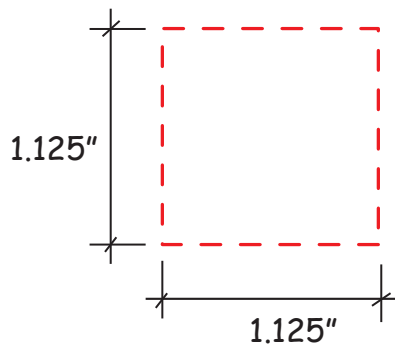

Sweet Heart #26761

Artwork shown at scale

2.75" wide

Full color printing available
imprint size: 1" x 1"

Artwork is always printed at maximum size unless otherwise requested. Due to the nature and orientation of some logos, the actual imprint area may vary from what is seen here and in our catalog. Some color variation in products is natural and should be expected.