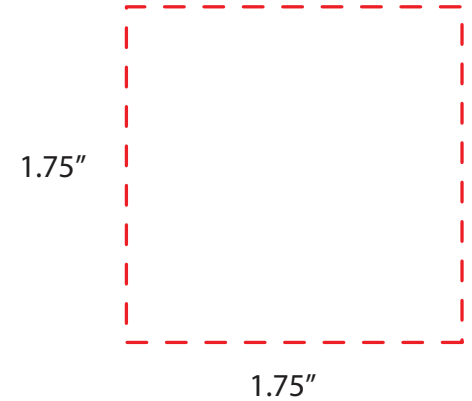

EMOJI - LOL STRESS RELIEVER ITEM # 26636

PO #000000
IMPRINT COLOR:
QTY:
SO#

FRONT

BACK

product size: 2.75" x 2.75"

PAD PRINT

FULL COLOR

Full color printing available
imprint size: 1" x 1"