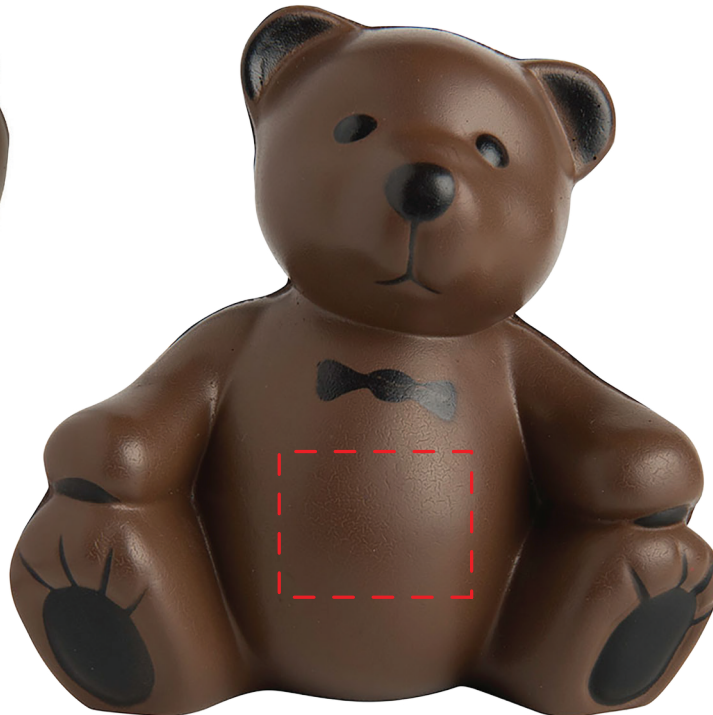

ITEM # 26592

PO #

IMPRINT COLOR:

QTY:

SO #

.75"

1"

product size: 3.75" X 3.75"