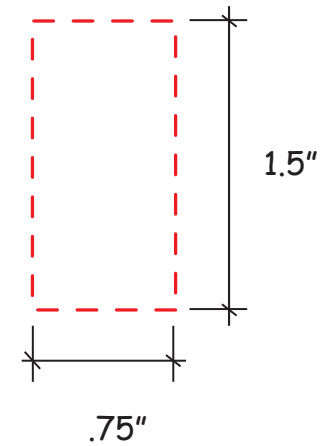

COMPANY NAME:

PO #000000

IMPRINT COLOR:

QTY:

Side 1

1.5" x 5.5"

Side 2

The individual approving this Artwork Proof warrants that he/she has the right to use the artwork submitted. We are not responsible for any federal or state claims relating to trademark, copyright or intellectual property infringement.