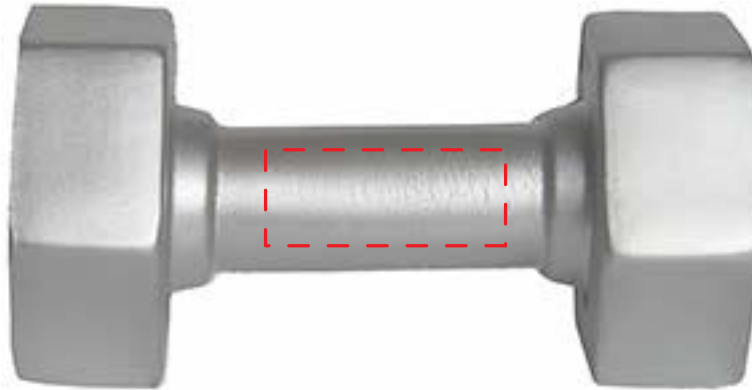

ITEM # 26432

COMPANY NAME:

PO #000000

IMPRINT COLOR:

QTY:

Location 1

Location 2

4" X 2"