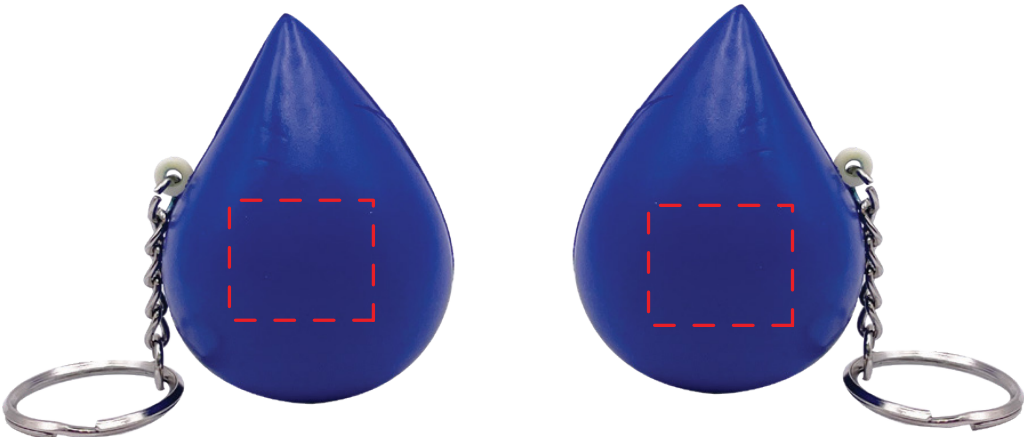

APPROVAL REQUIRED

Please confirm the following are correct:

- Spelling
- Imprint Color(s)
- Imprint size(s)
- Imprint location(s)

By approving this Artwork Proof, be aware that you are acknowledging that you have carefully inspected the proof for any errors, including spelling, imprint size, color(s) and location(s) and that you are authorizing us to print your job. Our responsibility is to ensure the printed job matches the signed off proof. Printed items are non-refundable provided the order meets the specifications on this proof. Modifications requested after approval may not be possible or may cause production and shipping delays and/or additional charges that will also require client approval before production.

BLUE DROP KEYRING ITEM # 26396

PO #
IMPRINT COLOR:
QTY:
SO #

2" x 1.5"

The individual approving this Artwork Proof warrants that he/she has the right to use the artwork submitted. We are not responsible for any federal or state claims relating to trademark, copyright or intellectual property infringement.