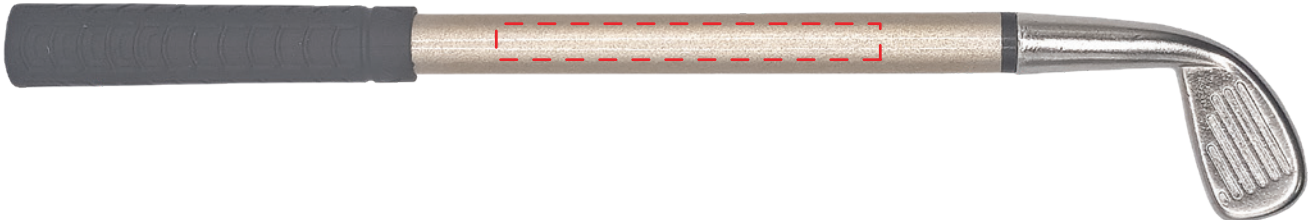

GOLF PEN IRON #24592

COMPANY NAME :
PO #:
IMPRINT COLOR :
QTY :

.1875" 
2" 