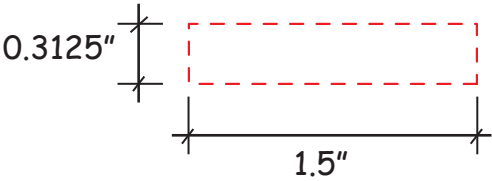

ROTATING GLOBE PEN ITEM #24540

COMPANY NAME:
PO # 000000
IMPRINT COLOR:
QTY:

The individual approving this Artwork Proof warrants that he/she has the right to use the artwork submitted. We are not responsible for any federal or state claims relating to trademark, copyright or intellectual property infringement.