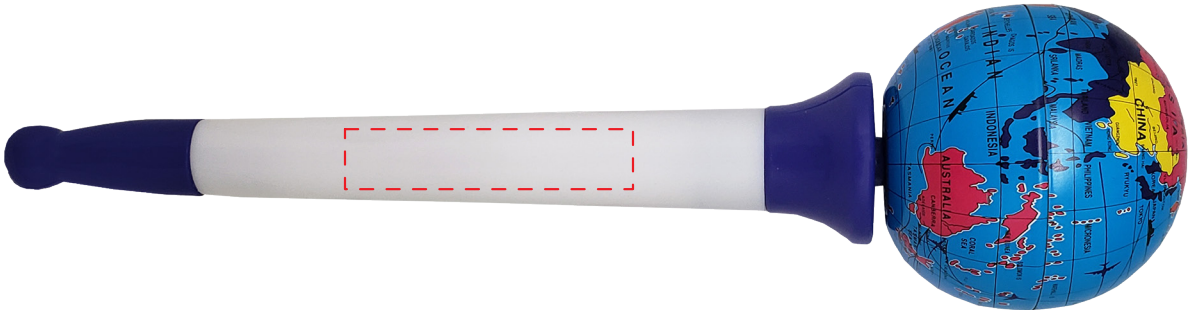

ROTATING GLOBE PEN ITEM #24540

COMPANY NAME:
PO # 000000
IMPRINT COLOR:
QTY:

The individual approving this Artwork Proof warrants that he/she has the right to use the artwork submitted. We are not responsible for any federal or state claims relating to trademark, copyright or intellectual property infringement.