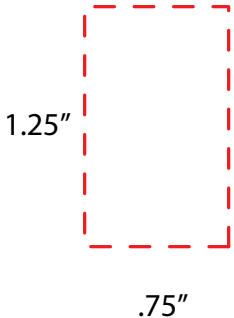

Wine Cork Keychain ITEM # 24502

COMPANY NAME:
PO #000000
IMPRINT COLOR:
QTY:

1.5" x 1"