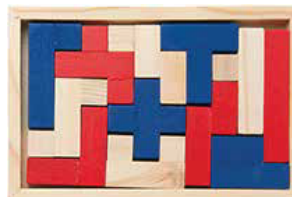

COLOR WOOD SHAPES CHALLENGE PUZZLE ITEM #24490

4.125" x 6.125"

INSIDE VIEW

COMPANY NAME:
PO #000000
IMPRINT COLOR:
QTY:

Pad Printing/Laser Engraving
Imprint size: 2.5" x 2.5"

Full color printing available
imprint size: 6.125" x 4.125"