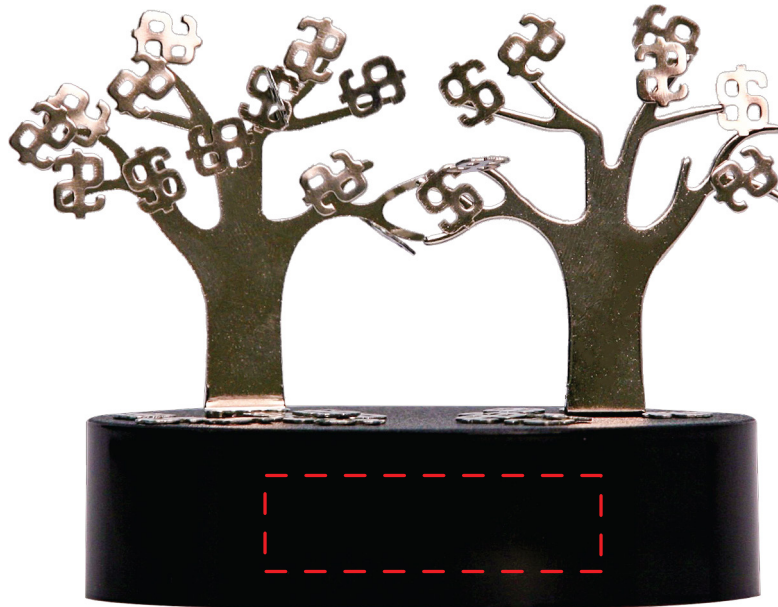

# APPROVAL REQUIRED

Please confirm the following are correct:

- Spelling
- Imprint Color(s)
- Imprint size(s)
- Imprint location(s)

By approving this Artwork Proof, be aware that you are acknowledging that you have carefully inspected the proof for any errors, including spelling, imprint size, color(s) and location(s) and that you are authorizing us to print your job. Our responsibility is to ensure the printed job matches the signed off proof. Printed items are non-refundable provided the order meets the specifications on this proof.

Modifications requested after approval may not be possible or may cause production and shipping delays and/or additional charges that will also require client approval before production.

MAGNETIC MONEY TREE ITEM #20257

PO #  
IMPRINT COLOR:  
QTY:  
SO #

3.5" x 2.75"